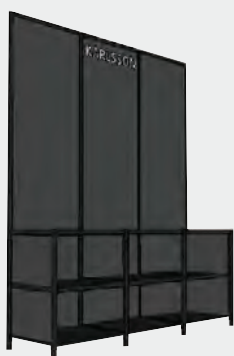

A

CABINET

B

CABINET + WALL

C