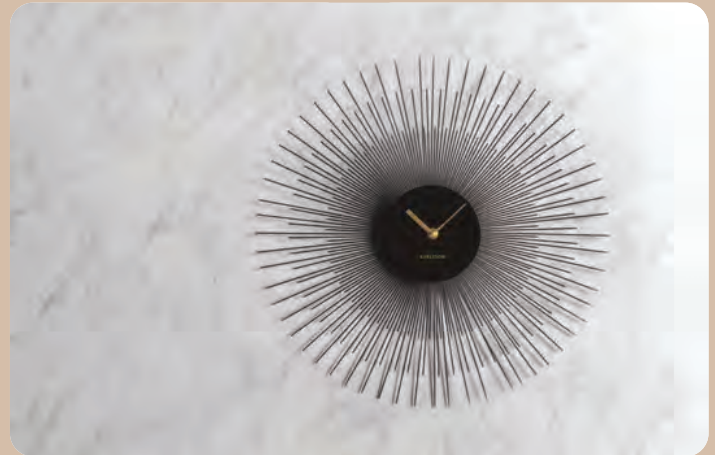

**Wall Clock Peony Large
KA5818BK**

Quantity: 2
Material: Steel - Colour: Black
ø 60cm D. 3,5cm
Excl. 1x AA battery