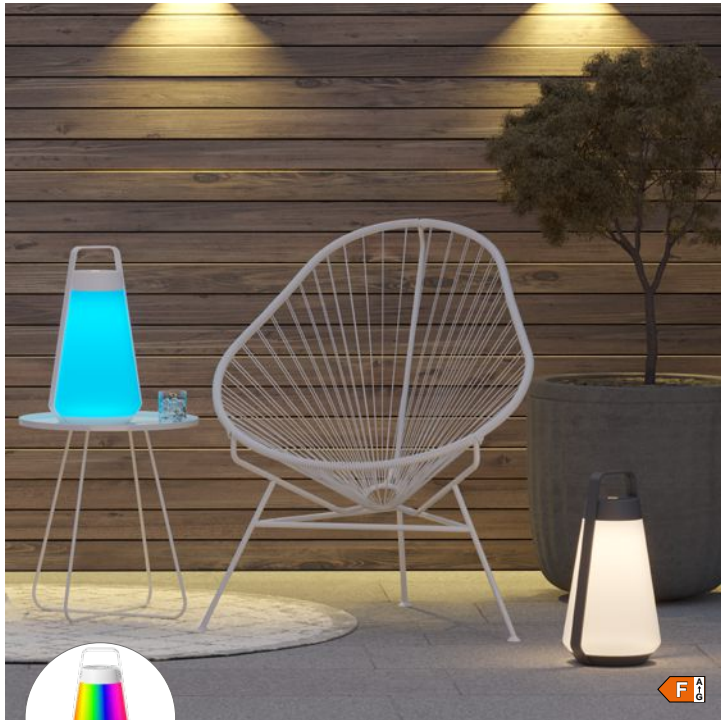

RGBW-functie