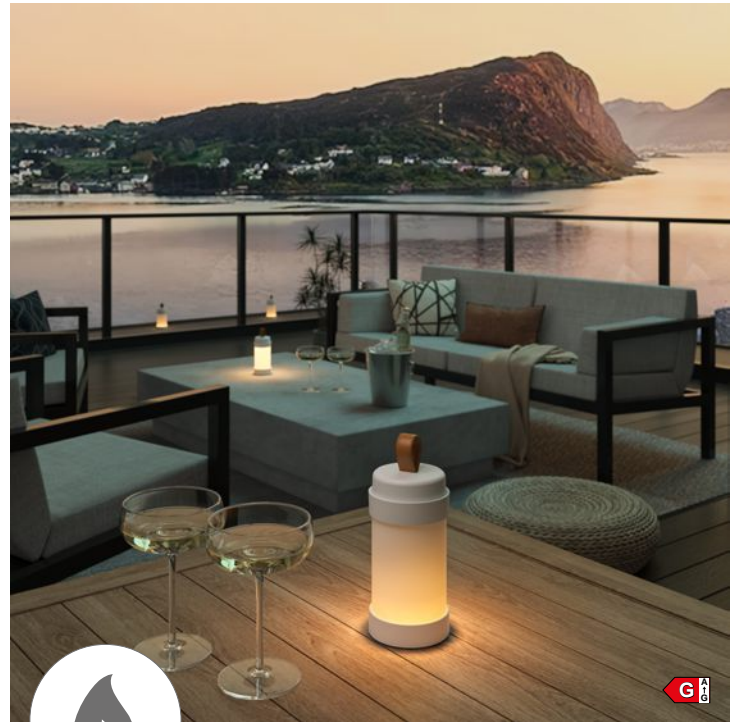

with candlelight function