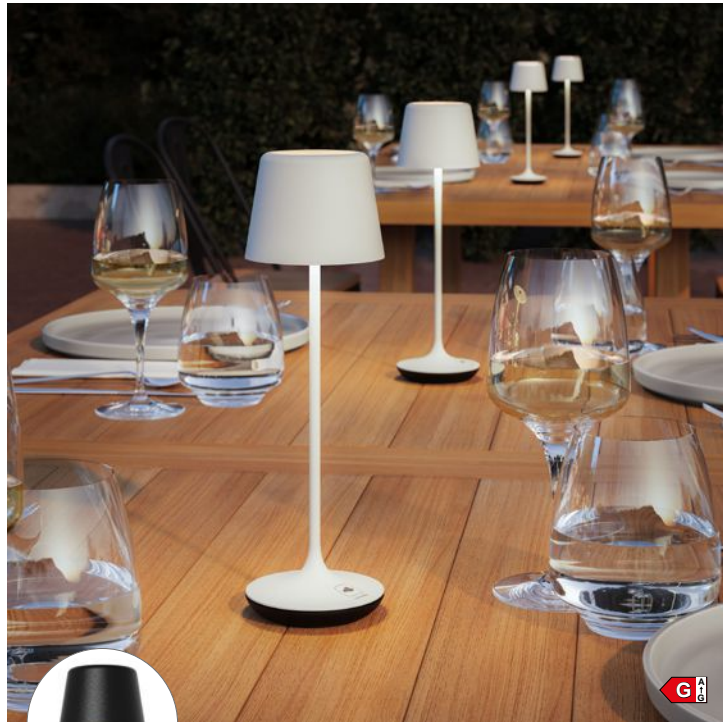

RGBW-functie