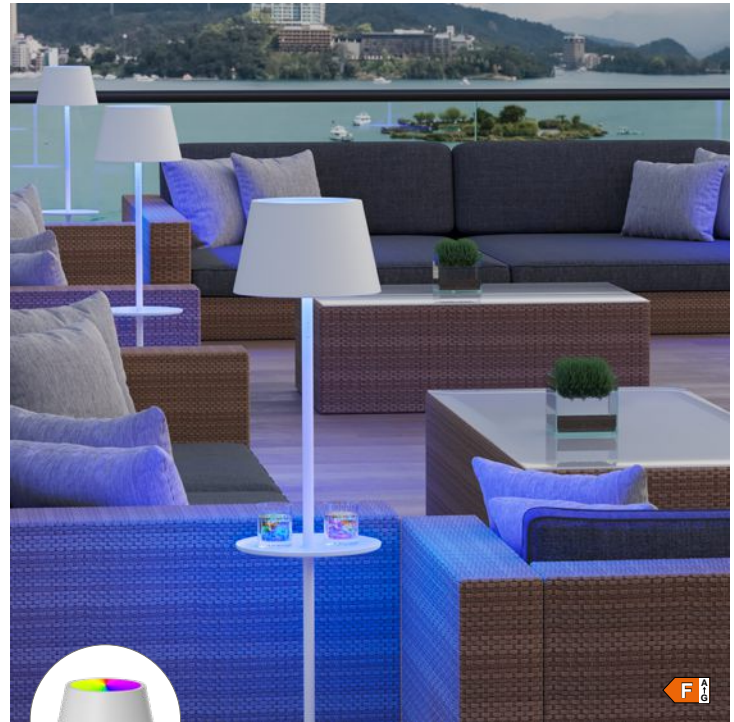

RGBW-functio