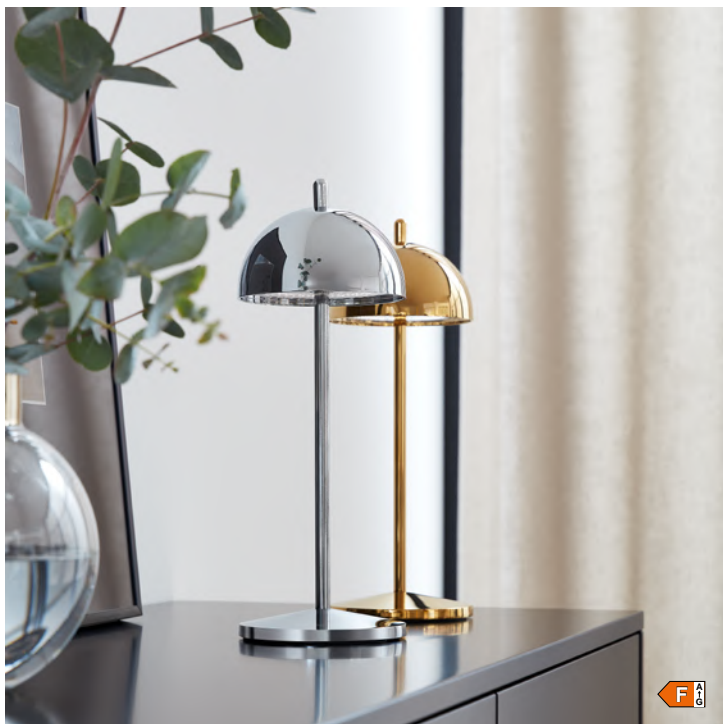

LUNA

74100   74101   74103   74104   74107   74105   74106

indoor & outdoor table lamp, aluminum, dimmable, rechargeable cordless lithium technology, total luminous time max. 78 hr., light settings continuously adjustable (2700K-4000K), magnetic charging cable, 3,5 Watt, LED, 343lm, IP65, H 30 cm, Ø 11 cm

RRP WITHOUT VAT: 108,40 € | 158,82€