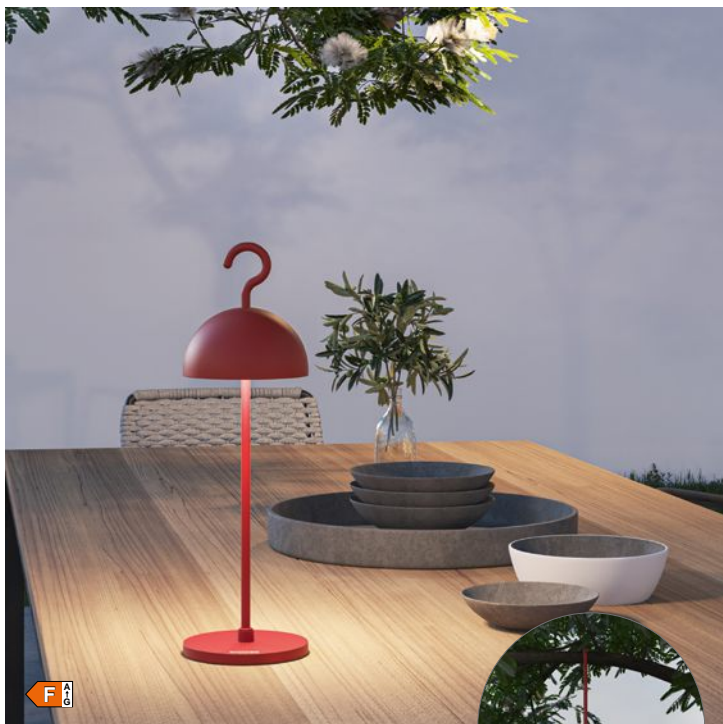

Can also be used hanging thanks to the practical hook