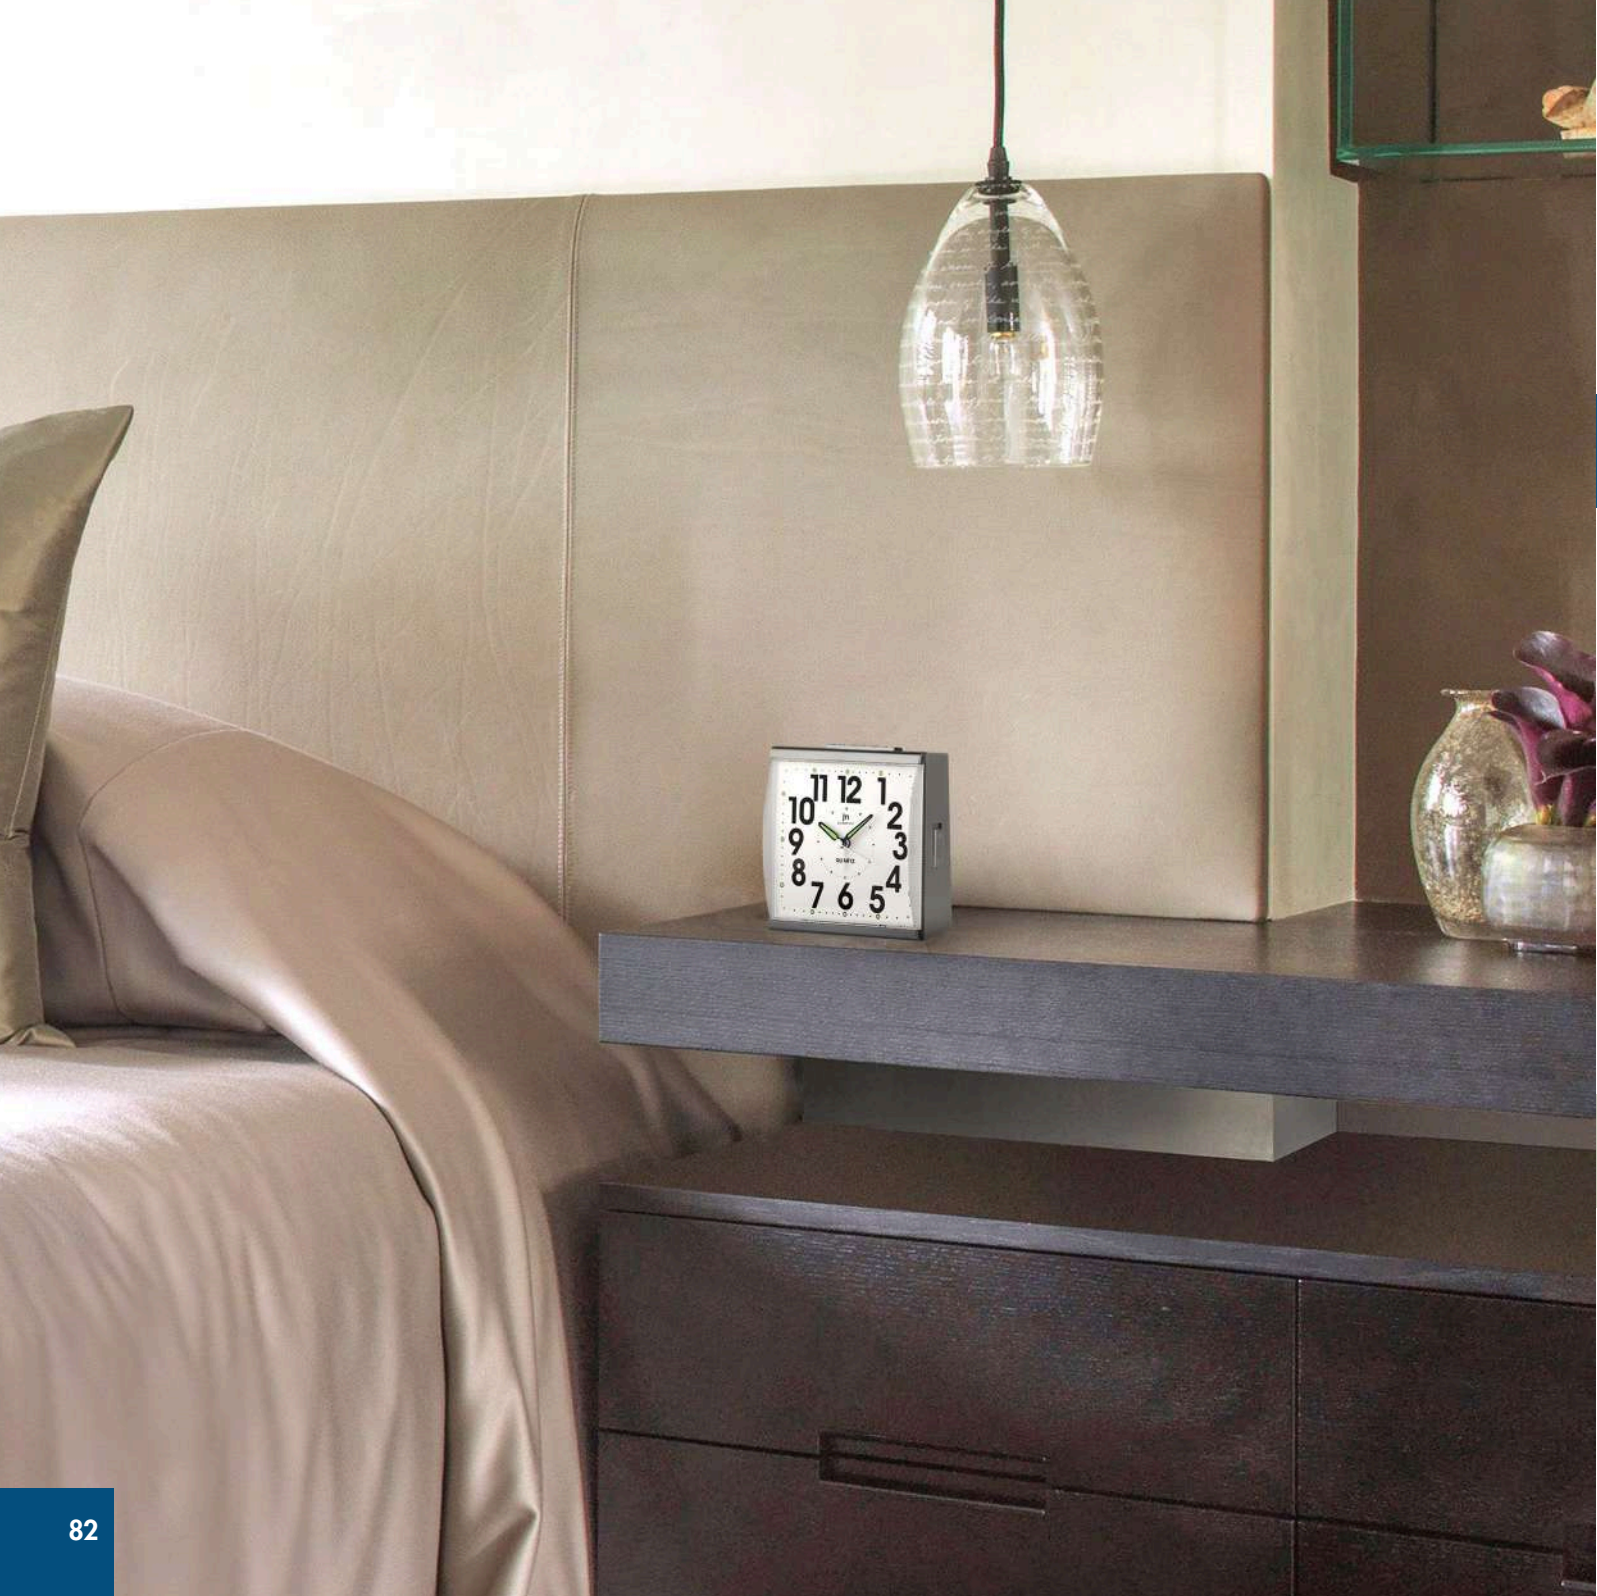

Quartz analogue alarm clock with crescendo, white led light, snooze (5 minutes). **Sweep movement.**

G

N

B

MOVIMENTO CONTINUO SILENZIOSO - SWEEP MOVEMENT

LUCE
ELETTROLUMINESCENTE

JA7090-CF

dim. cm. 12x12x7