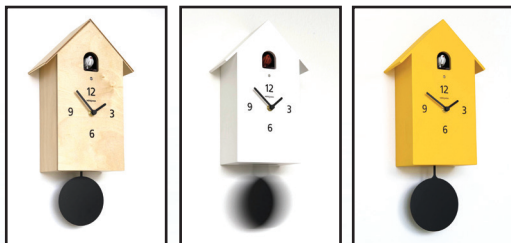

DIA 217

Sizes in cm [w x h x d]

15 x 30 x 10

DIA 217

Zuba Birch

DIA 217

Zuba White

DIA 217

Zuba Black

DIA 217

Zuba Red

DIA 217

Zuba Bluette

DIA 217

Zuba Dahlia yellow

DIA 217

Zuba Lavender

DIA 217

Zuba Terracotta

DIA 217

Zuba Emerald green

DOMENICONI