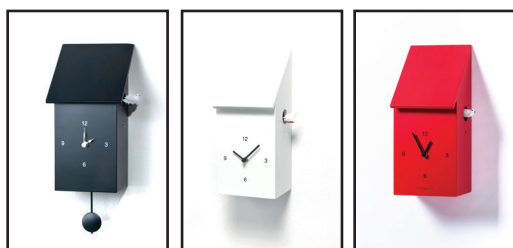

# DIA 212

Sizes in cm [w x h x d]

45 x 88 x 10

DIA 212

HALF TIME Black

DIA 212

HALF TIME White

DIA 212