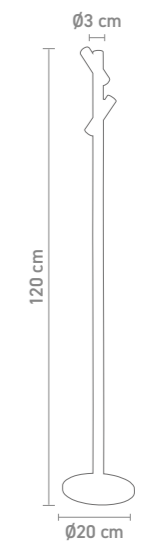

indoor & outdoor floor lamp, aluminum, rechargeable, run time max. 240 hrs., luminaire head 360° rotatable, with charging base

1,7 Watt, LED, 3000K, 110lm

78110 | schwarz, black

78111 | weiß, white

78112 | anthrazit, anthracite