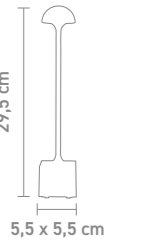

indoor- & outdoortischleuchte aluminium, akkubetrieben, gesamtleuchzeit max. 88 std., magnetisches ladekabel

indoor & outdoor table lamp, aluminum, rechargeable, run time max. 88 hrs., magnetic charging cable

2,3 Watt, LED, 2700K & 3000K, 247lm

78460 | weiß, white

78465 | grau, grey

78461 | schwarz, black

78467 | chrom, chrome

78468 | gold, gold

78464 | sand, sand

78463 | olivgrün, olive green

78462 | rot, red