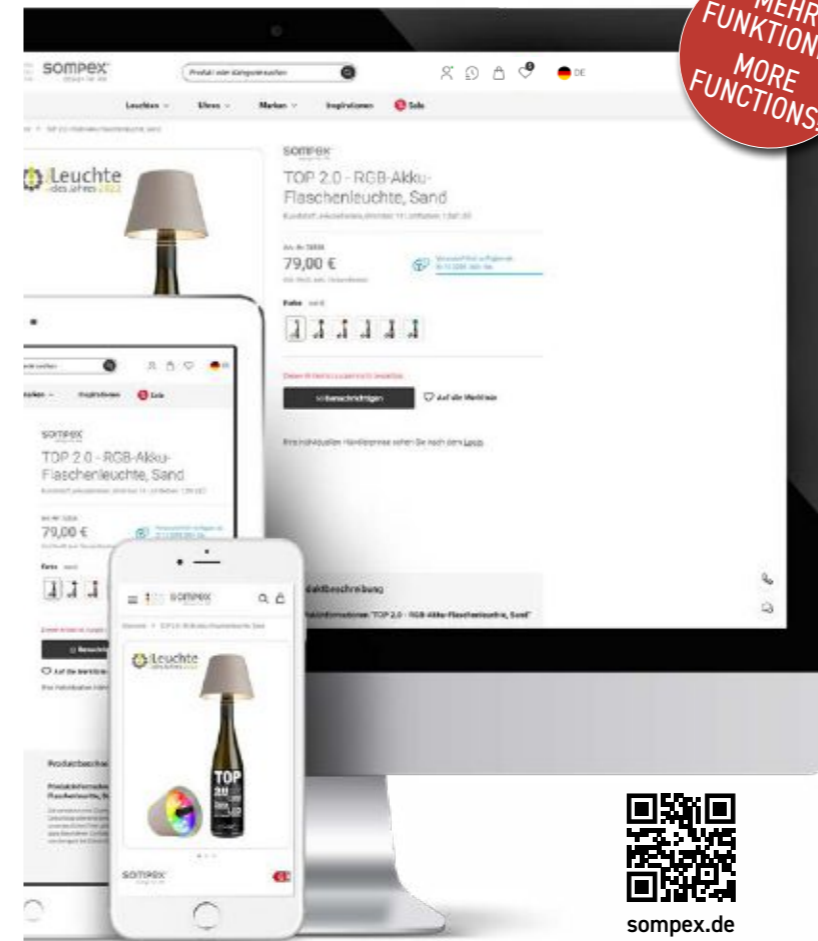

625132	145	bulb dream
625133	145	bulb home
625134	145	bulb love
625135	145	bulb heart
625255	105	retro pendel E27 black
725200		
725299	9	top 2.0 display
6120000		
6125001	148	bulb normal E27 curved gold
6125501	149	bulb long E27 gold
6125601	149	bulb rustica E27 curved gold
6125801	148	bulb globe E27 curved gold
6126001	105	bulb drop E27 gold
6126101	105	bulb drop E27 titan
6126201	107	bulb tear E27 gold
6126301	107	bulb tear E27 titan
6126401	106	bulb nest E27 gold
6126501	106	bulb nest E27 titan
6130000		
6130901	149	bulb edison E27 weiss matt
6132901	148	bulb candle E14 weiss matt
6133601	148	bulb candle E14 gold
6134401	148	bulb globe E14 klar
6136701	149	bulb rustica E27 gold
6138701	148	bulb globe E27 gold

www.sompex.de

JETZT UMSTEIGEN - ZEIT & GELD SPAREN!
SWITCH NOW - SAVE TIME & MONEY!

- **3% Online-Rabatt extra**   3% online discount extra
- **Sendungsverfolgung**   track and trace
- **Benutzerkonto**
  mit Einsicht in Bestellungen, Rückstände, Rechnungen und Lieferhistorie   User account
  with insight into orders, backlogs, invoices, delivery history
- **Verbesserte Suche**   Improved search
- **Live-Bestände**
  Mit aktueller Verfügbarkeit und Wiederverfügbarkeits-Datum   Live stock
  With current availability and Re-availability date
- **Favoriten**   Favourites
- **Schnell bestellen**
  Mit dieser Funktion können mehrere Produkte in beliebiger Anzahl in den Warenkorb gelegt werden.   Quick order
  With this function you can add multiple products in any quantity to the shopping cart.
- **Warenkörbe speichern**   Save shopping carts
- **Retourenportal**
  Mit vereinfachtem Retourenmanagement von Bestellungen auf www.sompex.de   Return Portal
  With simplified return management for orders on www.sompex.de
- **Alternative Lieferanschriften/ Dropshipping**   Alternative Delivery addresses/ Dropshipping

SOMPEX-SHOP-NEWSLETTER

Sie möchten als erstes über Produktneuheiten, Aktionen und neue Funktionen im B2B-Shop informiert werden, dann melden Sie sich noch heute an!

www.sompex.de/

Auf der Startseite, unter "Nichts verpassen!" einfach ihre E-Mail-Adresse eingeben die anschließende Mail bestätigen... Alles ganz unverbindlich, denn Sie können sich jederzeit unten in jedem Newsletter wieder abmelden.

If you would like to be the first to be informed about new products, promotions and new functions in the B2B shop, then register today!

www.sompex.de/

On the homepage, simply enter your email address under "Don't miss out!" and confirm the subsequent mail... All completely non-binding, because you can unsubscribe again at the bottom of each newsletter at any time.